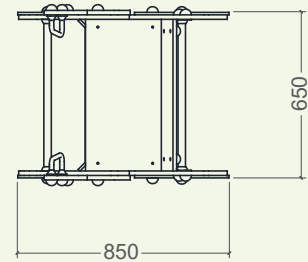

JOC-02B

FICHA TÉCNICA TECHNICAL DATA SHEET FICHE TECHNIQUE

es

Balancín de muelle con figura de Tractor. Garantiza una seguridad completa al niño gracias a los dos muelles anti-pinzamientos. Debido al diseño aporta una gran estabilidad durante la acción. Admite el juego simultáneo de dos niños, por lo que se incrementa la diversión y socialización.

La fácil entrada delantera y el respaldo lo convierten en un juego apto para el uso de niños con movilidad reducida.

en

Tractor-shaped seesaw springer. Its non-twining springs guarantee complete safety for the children. Although it allows seesawing in all directions, its design makes it very stable in its movement. It admits the simultaneous activity of two children, which is beneficial for the development of social skills and increases fun.

The easy front access together with the back rest enable children with reduced mobility to enjoy this seesaw springer.

fr

Jeu à ressort avec figure du tracteur. Garantit une sécurité complète grâce au ressort anti-pincement. Son design apporte une grande stabilité en activité, tout en permettant un balancement dans tous les sens. Dans ce jeu peuvent participer deux enfants, chose qui renforce leurs habilités sociales et augmente le divertissement.

L'accès facile du frontal et le dossier du jeu rendent les enfants à mobilité réduite aptes à utiliser ce jeu à ressort.

mm.

BALANCÍN DE MUELLES "EL TRACTOR" (INCLUSIVO)
SEESAW WITH SPRINGS "THE TRACTOR" (INCLUSIVE)
JEU À RESSORT "LE TRACTEUR" (INCLUSIF)